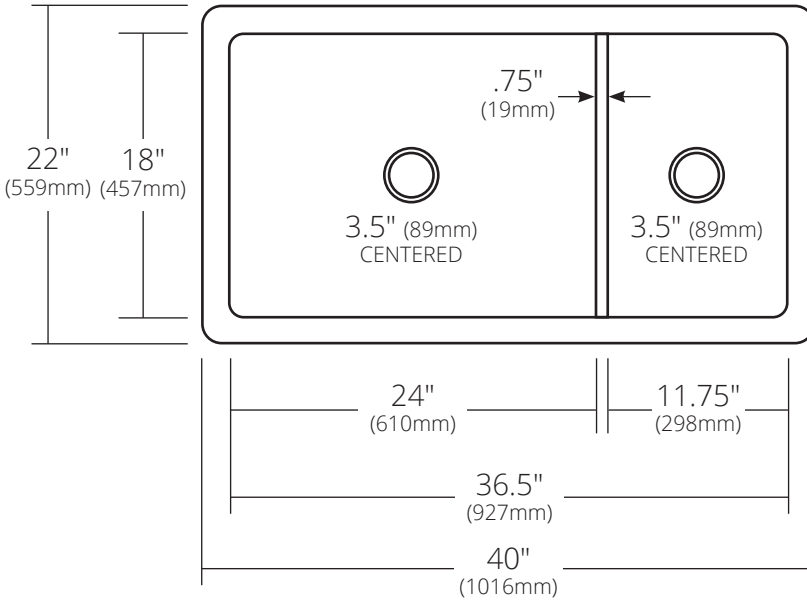

SPECIFICATIONS

FARMHOUSE DUET PRO

Farmhouse Series

TOP VIEW

CPK274 Antique
CPK574 Brushed Nickel

PRODUCT DETAILS

- 40" x 22" x 10.5" OD (1016mm x 559mm x 267mm)
- Lg Basin: 24" x 18" x 10" ID (610mm x 457mm x 254mm)
- Sm Basin: 11.75" x 18" x 10" ID (298mm x 457mm x 254mm)
- Hand hammered 16 gauge recycled copper
- Apron extends 3" (76mm) on sides
- 3.5" (89mm) drain opening

INSTALLATION

- Undermount

COORDINATING PRODUCTS

- Drains: DR320 or DR340
- Bottom Grid: GR1710 & GR2217

STANDARDS COMPLIANCE

- UPC/cUPC compliant

IMPORTANT

Due to the handcrafted nature of this product, it will vary in finish, texture, hammering, and other details. Dimensions may vary up to 1/4" (6mm). We strongly recommend waiting for the actual product before making any installation cuts.