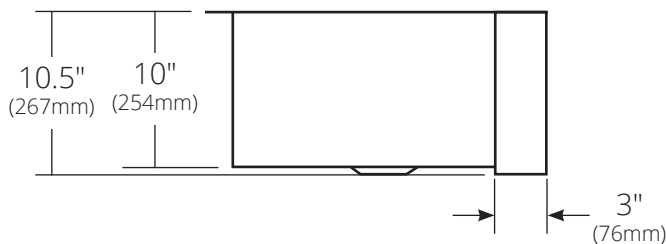

SIDE VIEW

CPK274 Antique
CPK574 Brushed Nickel

PRODUCT DETAILS

- 40" x 22" x 10.5" OD (1016mm x 559mm x 267mm)
- Lg Basin: 24" x 18" x 10" ID (610mm x 457mm x 254mm)
- Sm Basin: 11.75" x 18" x 10" ID (298mm x 457mm x 254mm)
- Hand hammered 16 gauge recycled copper
- Apron extends 3" (76mm) on sides
- 3.5" (89mm) drain opening

INSTALLATION

- Undermount

COORDINATING PRODUCTS

- Drains: DR320 or DR340
- Bottom Grid: GR1710 & GR2217

STANDARDS COMPLIANCE

- UPC/cUPC compliant

IMPORTANT

Due to the handcrafted nature of this product, it will vary in finish, texture, hammering, and other details. Dimensions may vary up to 1/4" (6mm). We strongly recommend waiting for the actual product before making any installation cuts.