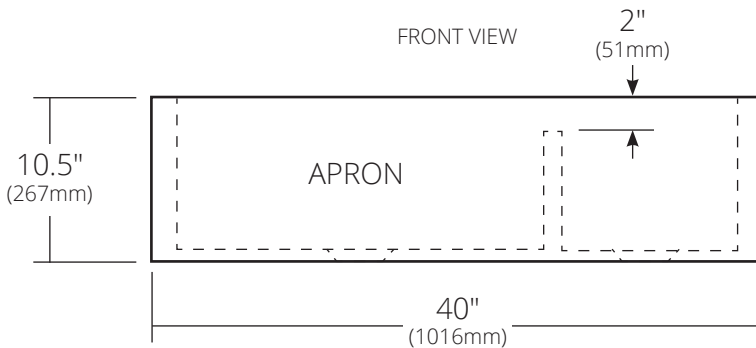

SPECIFICATIONS

FARMHOUSE DUET PRO

Farmhouse Series

FRONT VIEW

CPK274 Antique
CPK574 Brushed Nickel

PRODUCT DETAILS

- 40" x 22" x 10.5" OD (1016mm x 559mm x 267mm)
- Lg Basin: 24" x 18" x 10" ID (610mm x 457mm x 254mm)
- Sm Basin: 11.75" x 18" x 10" ID (298mm x 457mm x 254mm)
- Hand hammered 16 gauge recycled copper
- Apron extends 3" (76mm) on sides
- 3.5" (89mm) drain opening

INSTALLATION

- Undermount

COORDINATING PRODUCTS

- Drains: DR320 or DR340
- Bottom Grid: GR1710 & GR2217

STANDARDS COMPLIANCE

- UPC/cUPC compliant

IMPORTANT

Due to the handcrafted nature of this product, it will vary in finish, texture, hammering, and other details. Dimensions may vary up to 1/4" (6mm). We strongly recommend waiting for the actual product before making any installation cuts.